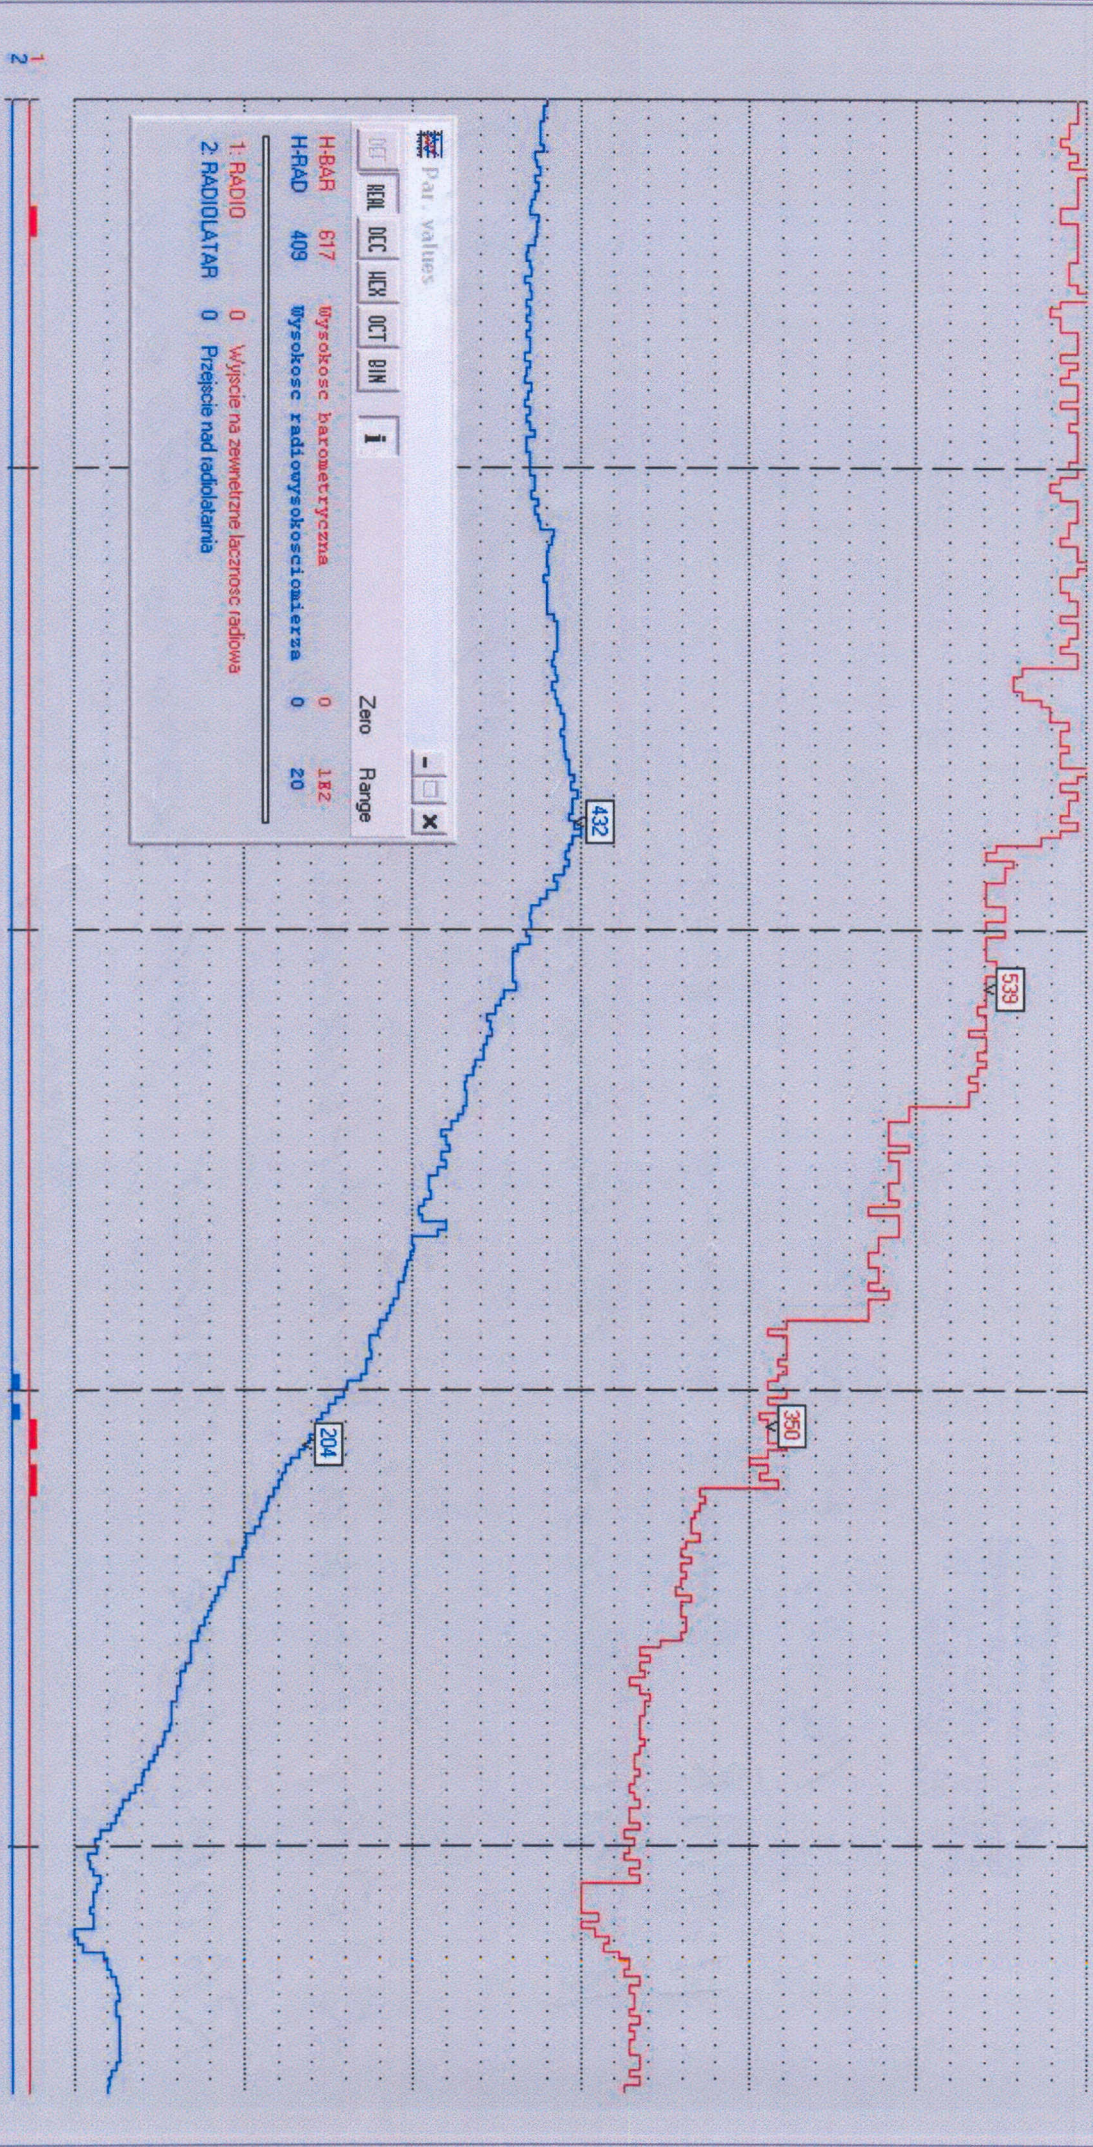

[Handwritten signature]

0-4-2008-20
 0-1-2008-20

11-00-00:00 00:00:00
 199.2015:00 10:11:00
 2008-04-10

KLAP-6K 14 NZ 1.01 PRZECH 20 STER-6L 0 UPP 178
 H-RAD 427 KURS 256 POCHYLENIE -6 STER-6K -2 STER-6W 1

[Faint, mostly illegible text, possibly technical specifications or labels]

[Faint text, possibly a date or reference number]

[Faint text at the bottom of the page, possibly a footer or page number]

Handwritten notes in blue ink, including "100" and "1000" at the top, and "1000" and "100" at the bottom. The notes are partially obscured by a large blue scribble.

DELTA-KLAP
14.09

<F1> - help SKY-TR WOLNIUT - ##/##/#### 01:04-00:35
 Scale: 4:1 (5) Default values Record: 6315 Time: 00:20:41.750
 Violation(s): 2

AFPА analysis results
 Analysis: 1 - STANDART EKSPLOATACYJNY

TEST 1 00:03:58 - 00:06:05

Navigation and control icons: Home, Back, Forward, Stop, Refresh, Print, Options, Quit, and a time input field showing 00:31:00.

Parameter values dialog box:

DEC	MIN	DCC	HCC	OCT	BIN	Zero	Range
H-BAR	617	Wysokosc barometryczna	0	182			
H-RAD	409	Wysokosc radiowysokosciomierza	0	20			