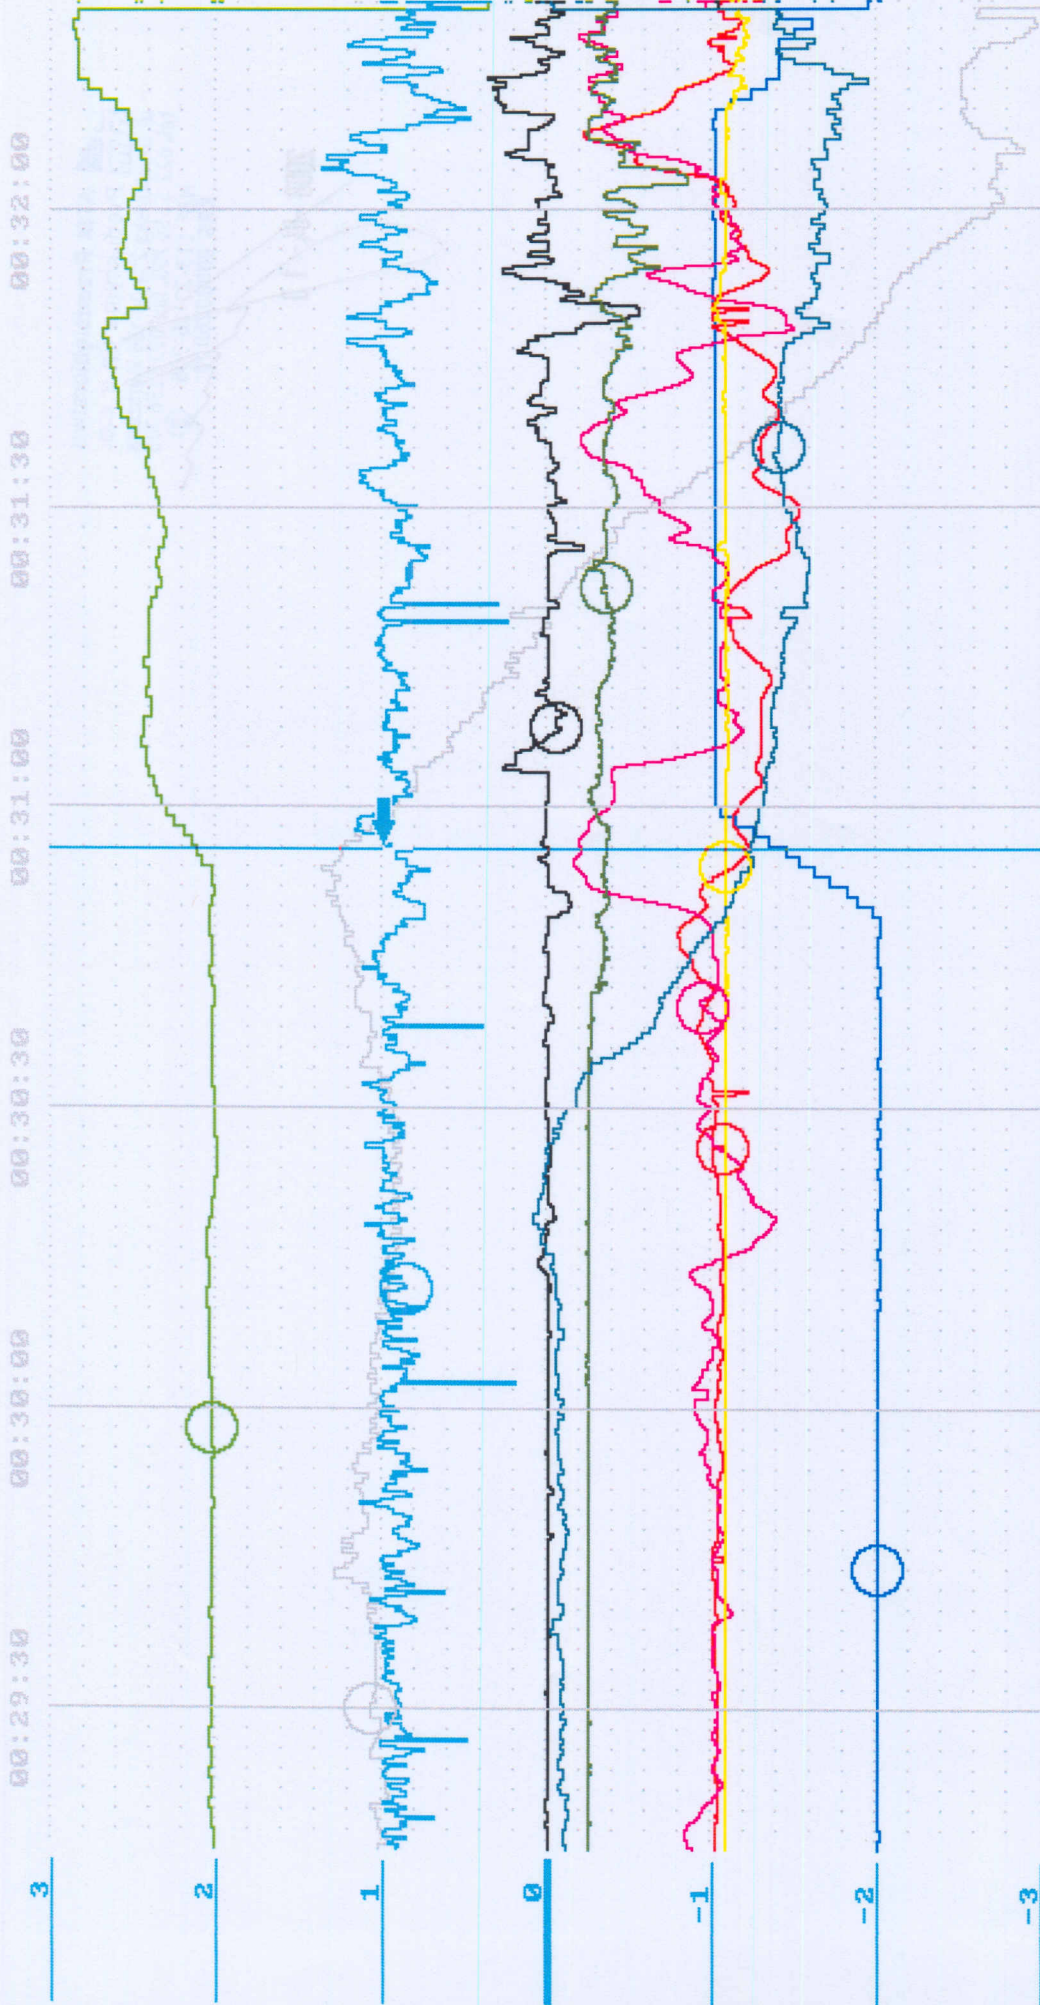

[Handwritten signature]
 2008-04-10

1:1:00-00:00 0000000000
 000 11:56:00 : 0000 000000 000000 000000
 000 11:56:00 : 0000 000000 000000 000000
 000 11:56:00 : 0000 000000 000000 000000

9 KŁAP-6K 25 NZ 0.93 PRZECH 12 UPP 131
 H-RAD 12 KURS 296 POCHYLENIE 12 STER-6L 7 STER-6W 0
 STER-6K -2

[Handwritten signature]

0-4-2008-20
 0-1-2008-20

11-00-00:00 00:00:00
 199.2015:00 10:11:00
 2008-04-10

KLAP-6K 14 NZ 1.01 PRZECH 20 STER-6L 0 UPP 178
 H-RAD 427 KURS 256 POCHYLENIE -6 STER-6K -2 STER-6W 1

[Faint, mostly illegible text, possibly technical specifications or labels]

[Faint text, possibly a date or reference number]

[Faint text at the bottom of the page, possibly a footer or page number]

Handwritten notes in blue ink, including "100" and "1000" at the top, and "1000" and "100" at the bottom. The notes are partially obscured by a large blue scribble.

DELTA-KLAP
14.09

<F1> - help SKY-TR WOLNIUT - ##/##/#### 01:04-00:35
 Scale: 4:1 (5) Default values Record: 6315 Time: 00:20:41.750
 Violation(s): 2

AFPА analysis results
 Analysis: 1 - STANDART EKSPLOATACYJNY