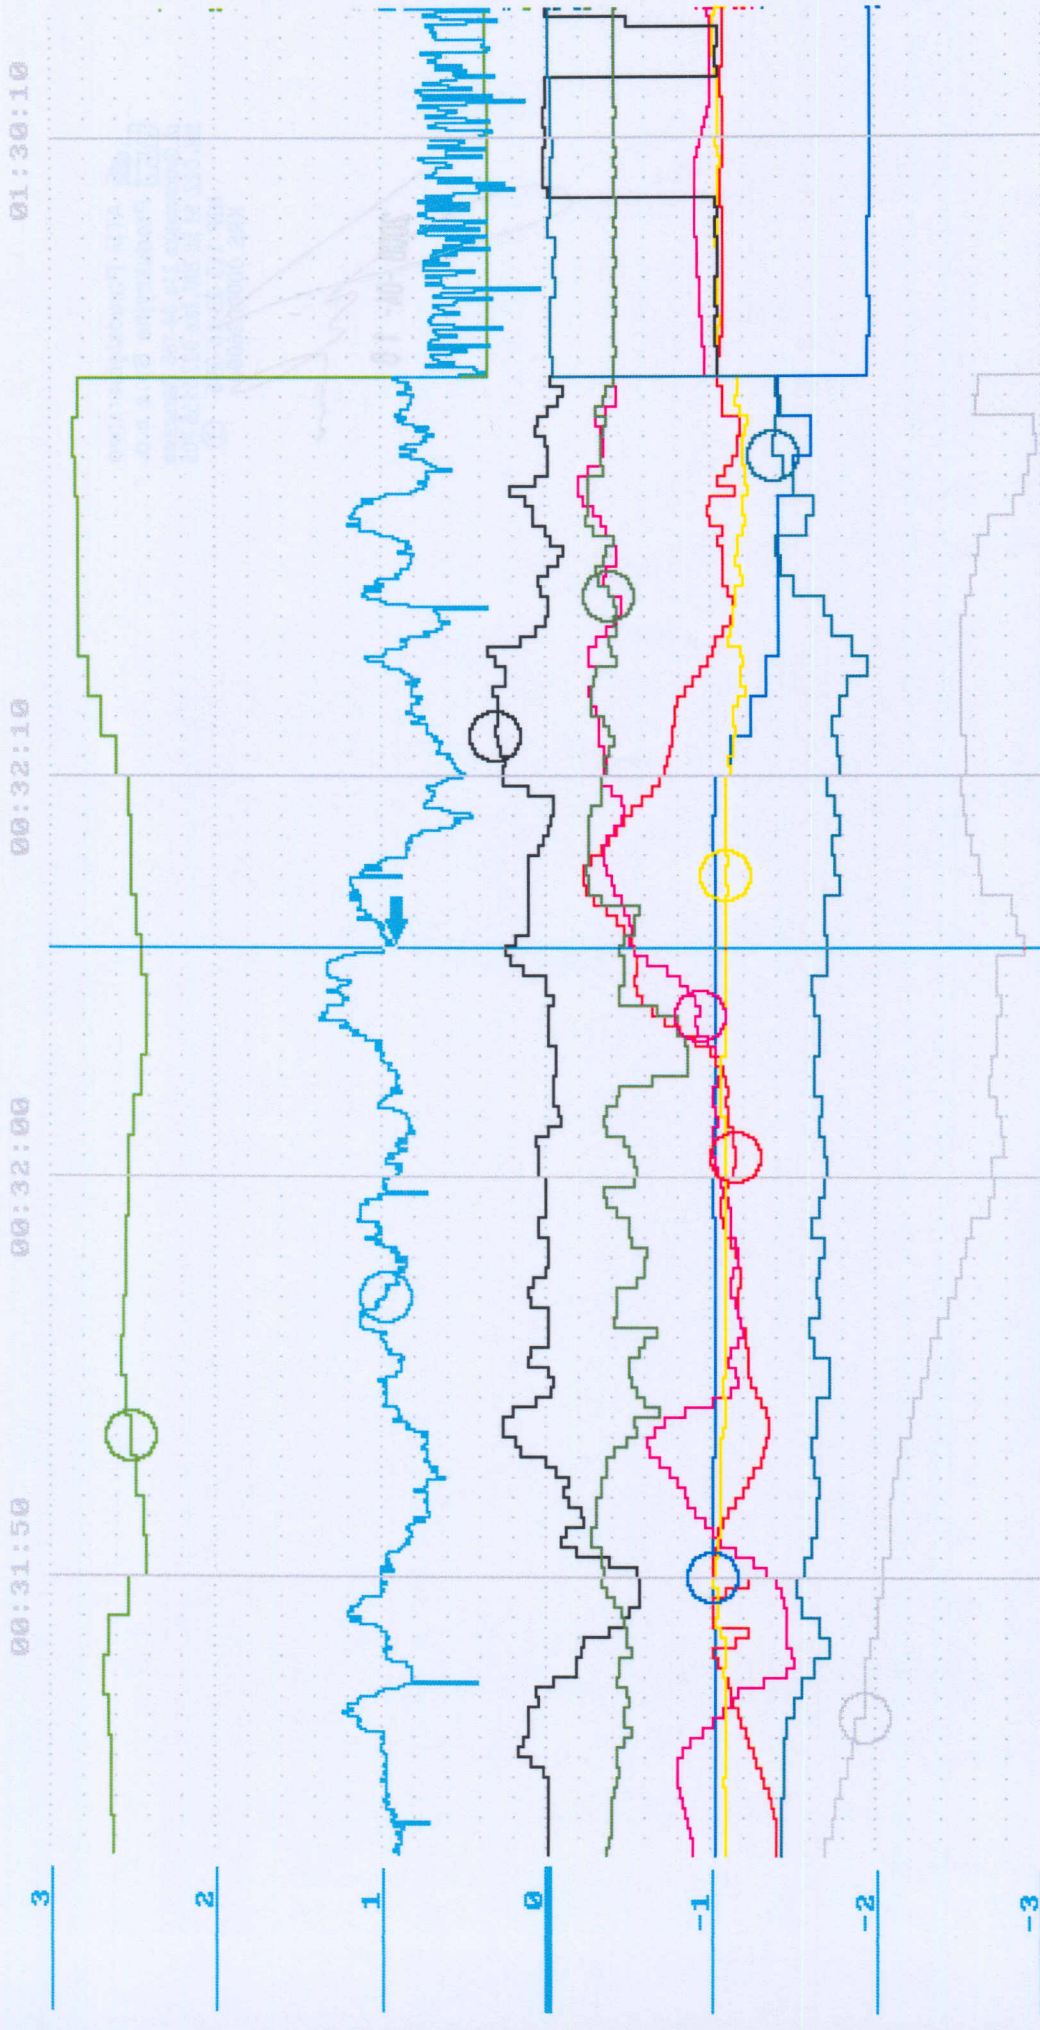

<F1> - help
 Scale: 4:1 (5)

ES-NOV ELK1007 - ##/##/#### 00:05-00:11
 Record: 73326 Time: 00:32:17.500
 Default values

ATM Przedsiębiorstwo
 Produkcyjne Sp. z o.o.
 ul. Grochowska 21a, 04-186 Warszawa
 tel. 022 51 56 700, fax 022 51 56 705
 NIP 113 78 16 796
 KRS 0000026700

[Handwritten signature]
 2008-04-10

1:1:00-00:00 0000000000
 000 11:56:00 : 0000 000000 000000 000000
 000 11:56:00 : 0000 000000 000000 000000
 000 11:56:00 : 0000 000000 000000 000000

9 KŁAP-6K 25 NZ 0.93 PRZECH 12 UPP 131
 H-RAD 12 KURS 296 POCHYLENIE 12 STER-6L 7 STER-6W 0
 STER-6K -2

[Faint, mostly illegible text, possibly technical specifications or labels]

[Faint text, possibly a date or reference number]

[Faint text at the bottom of the page, possibly a footer or page number]

Handwritten notes in blue ink, including "100" and "1000" at the top, and "1000" and "100" at the bottom. The notes are partially obscured by a large blue scribble.

DELTA-KLAP
14.09

<F1> - help SKY-TR WOLNIUT - ##/##/#### 01:04-00:35
 Scale: 4:1 (5) Default values Record: 6315 Time: 00:20:41.750
 Violation(s): 2

AFPА analysis results
 Analysis: 1 - STANDART EKSPLOATACYJNY